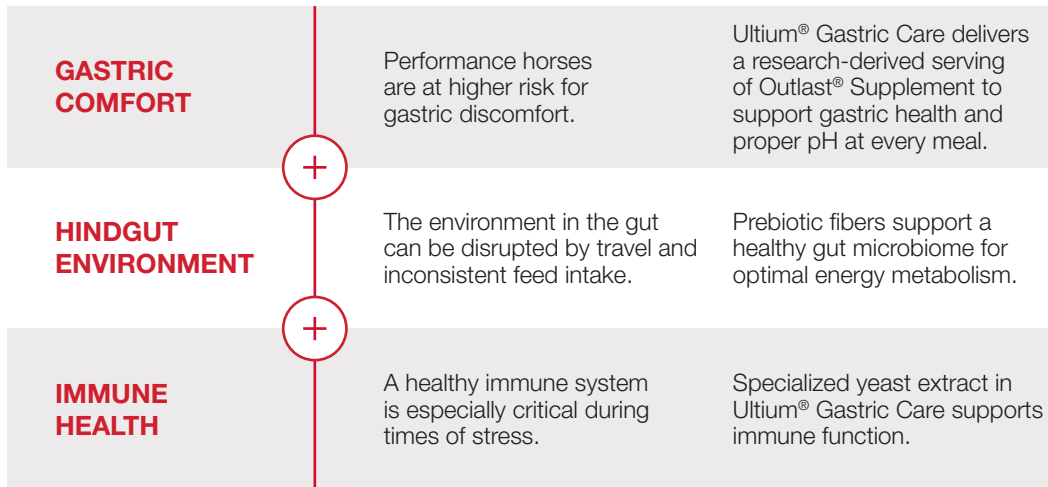

#### CONCENTRATED ENERGY

With the calorie density to maintain body condition and performance in smaller meals with less sugar and starch

#### CONSISTENT SUPPORT THROUGH COMPETITION STRESS

Horses thrive on consistency, but there is nothing consistent about competition. Disruptions like schedule changes, travel, unfamiliar environments and new stall neighbors can cause stress. Even common activities like stall confinement and exercise can take a toll on horses. Designed by Purina Ph.D. equine nutritionists, Ultium® Gastric Care Horse Formula supports gastric and immune health through whatever stresses your horse faces.

### INTEGRATED DIGESTIVE CARE