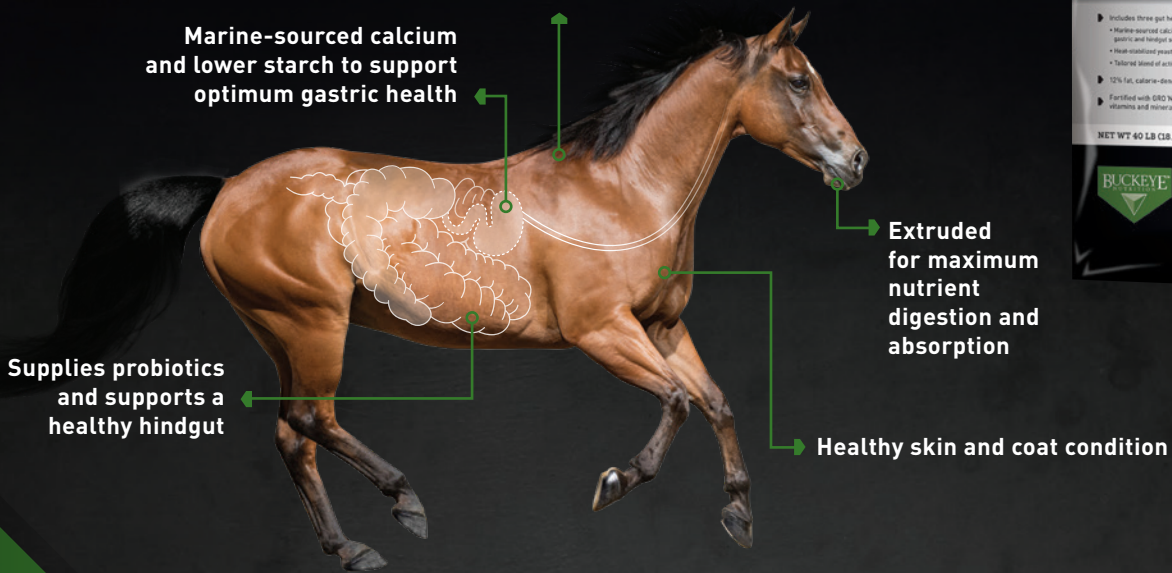

## EXTRUDED FEED FOR PERFORMANCE HORSES

## PURE GUT HEALTH

100% equine-focused company

100% traceable, pure ingredients

100% med-free facility

Learn More at [BuckeyeNutrition.com](https://BuckeyeNutrition.com)

\*Starch + Sugar = NSC

Includes three gut health solutions: 1) Marine-sourced calcium plus reduced starch to provide gastric and hindgut support. 2) Heat-stabilized yeast and super fibers to deliver prebiotics. 3) Tailored blend of active live probiotics.